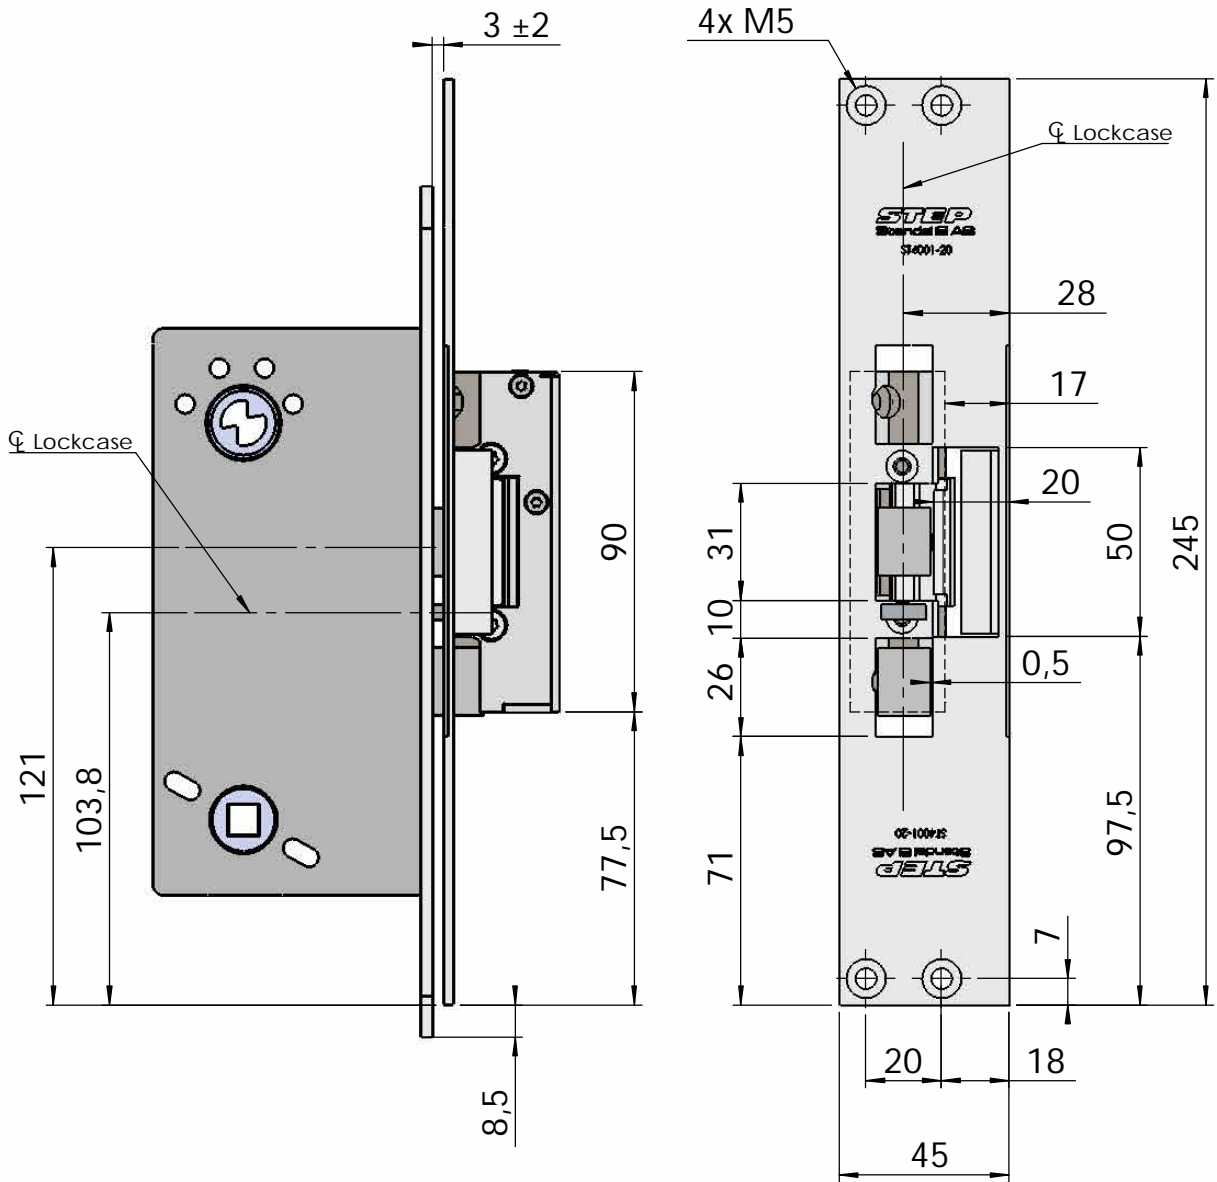

Montering för Modul

This document shall not be copied without owners written allowance and its content shall not be exposed for third part nor be used for unauthorized purpose.

Owner
Stendals EI AB

Title/Description
STEP 40 med plan stolpe plös 20mm
Montering för Modul

Drawing no.
ST4001-20

Scale
1:2